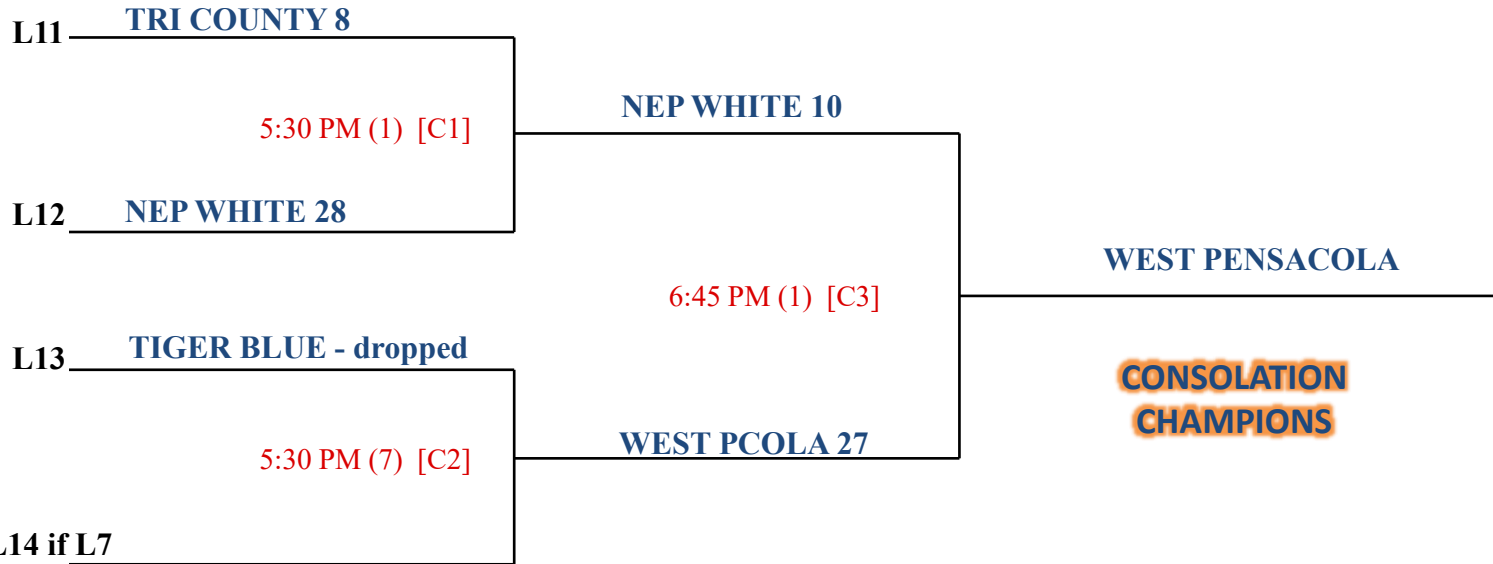

GP AMERICAN 26

TRI COUNTY 14

8:00 PM (6) [8]

GP AMERICAN 7

PERDIDO 29

5:30 PM (7) [3]

PERDIDO 21

MOLINO 27

NEP GOLD

NW ESCAMBIA 23

8:00 PM (4) [9]

NW ESCAMBIA 3

TIGER RED 19

6:45 PM (6) [5]

11:00 AM (6) [16]

NEP GOLD 32

NEP GOLD 32

If W19 loses Game 26, a second game will be played at 7:30 PM

Field Numbers indicated by ()

Game Numbers indicated by []

LOSERS BRACKET

SATURDAY

TUESDAY

WEDNESDAY

CONSOLATION BRACKET

TUESDAY

Field Numbers indicated by ()

Game Numbers indicated by []

HOME RUN LEADER BOARD

NAME	TEAM	HOME RUNS
CALEB MOORE	NEP GOLD	13
REESE PHELPS	NEP GOLD	3