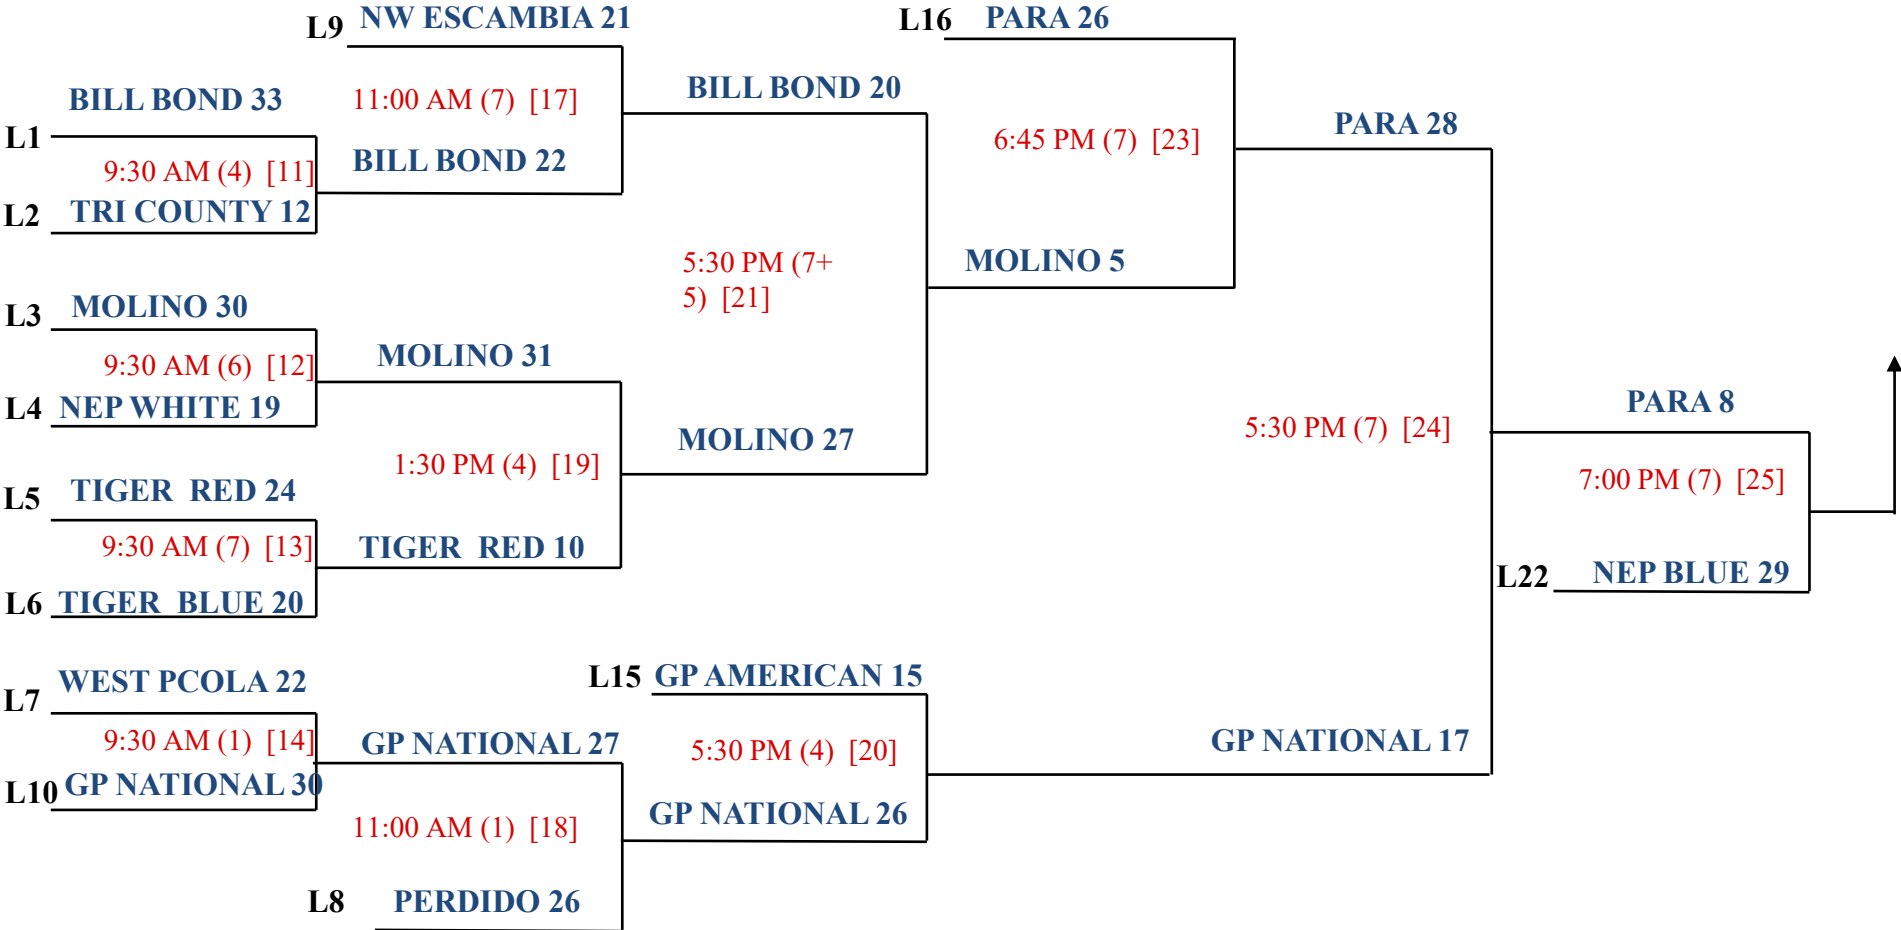

NEP GOLD

NW ESCAMBIA 23

8:00 PM (4) [9]

NW ESCAMBIA 3

TIGER RED 19

6:45 PM (6) [5]

11:00 AM (6) [16]

NEP GOLD 32

NEP BLUE 16

CHAMPIONS

GP NATIONAL 32

5:30 PM (1) [6]

GP NATIONAL 7

TIGER BLUE 11

6:45 PM (1) [10]

NEP GOLD 37

NEP GOLD 32

If W19 loses Game 26, a second game will be played at 7:30 PM

Field Numbers indicated by ()

Game Numbers indicated by []

LOSERS BRACKET

SATURDAY

TUESDAY

WEDNESDAY

CONSOLATION BRACKET

TUESDAY

Field Numbers indicated by ()

Game Numbers indicated by []

HOME RUN LEADER BOARD

NAME	TEAM	HOME RUNS
CALEB MOORE	NEP GOLD	13
REESE PHELPS	NEP GOLD	3