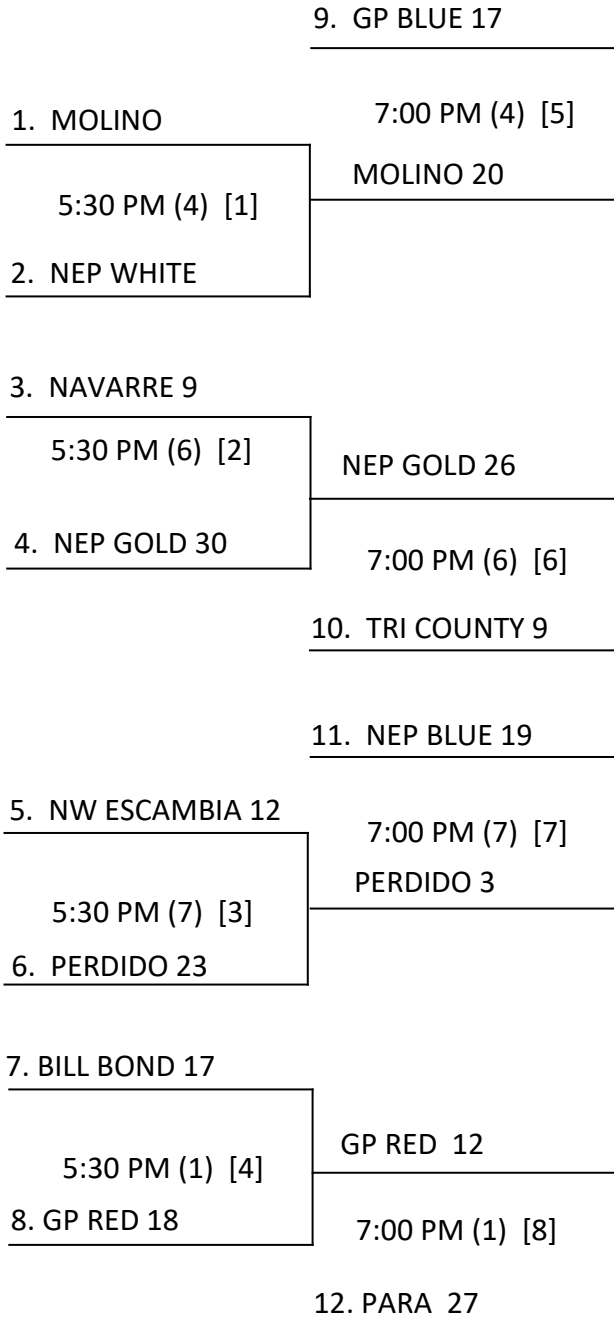

**THURSDAY**

**SATURDAY**

**MONDAY**

**TUESDAY**

**TEE-BALL WORLD SERIES**  
**JUNE 9-14, 2022**  
**DOUBLE-ELIMINATION**  
**TOURNAMENT**

( ) Indicates field #  
 [ ] Indicates game #

If W19 loses Game 22, a second game will be played at 7:30 PM

SATURDAY

MONDAY

TUESDAY

SATURDAY

MONDAY

**CONSOLATION BRACKET**