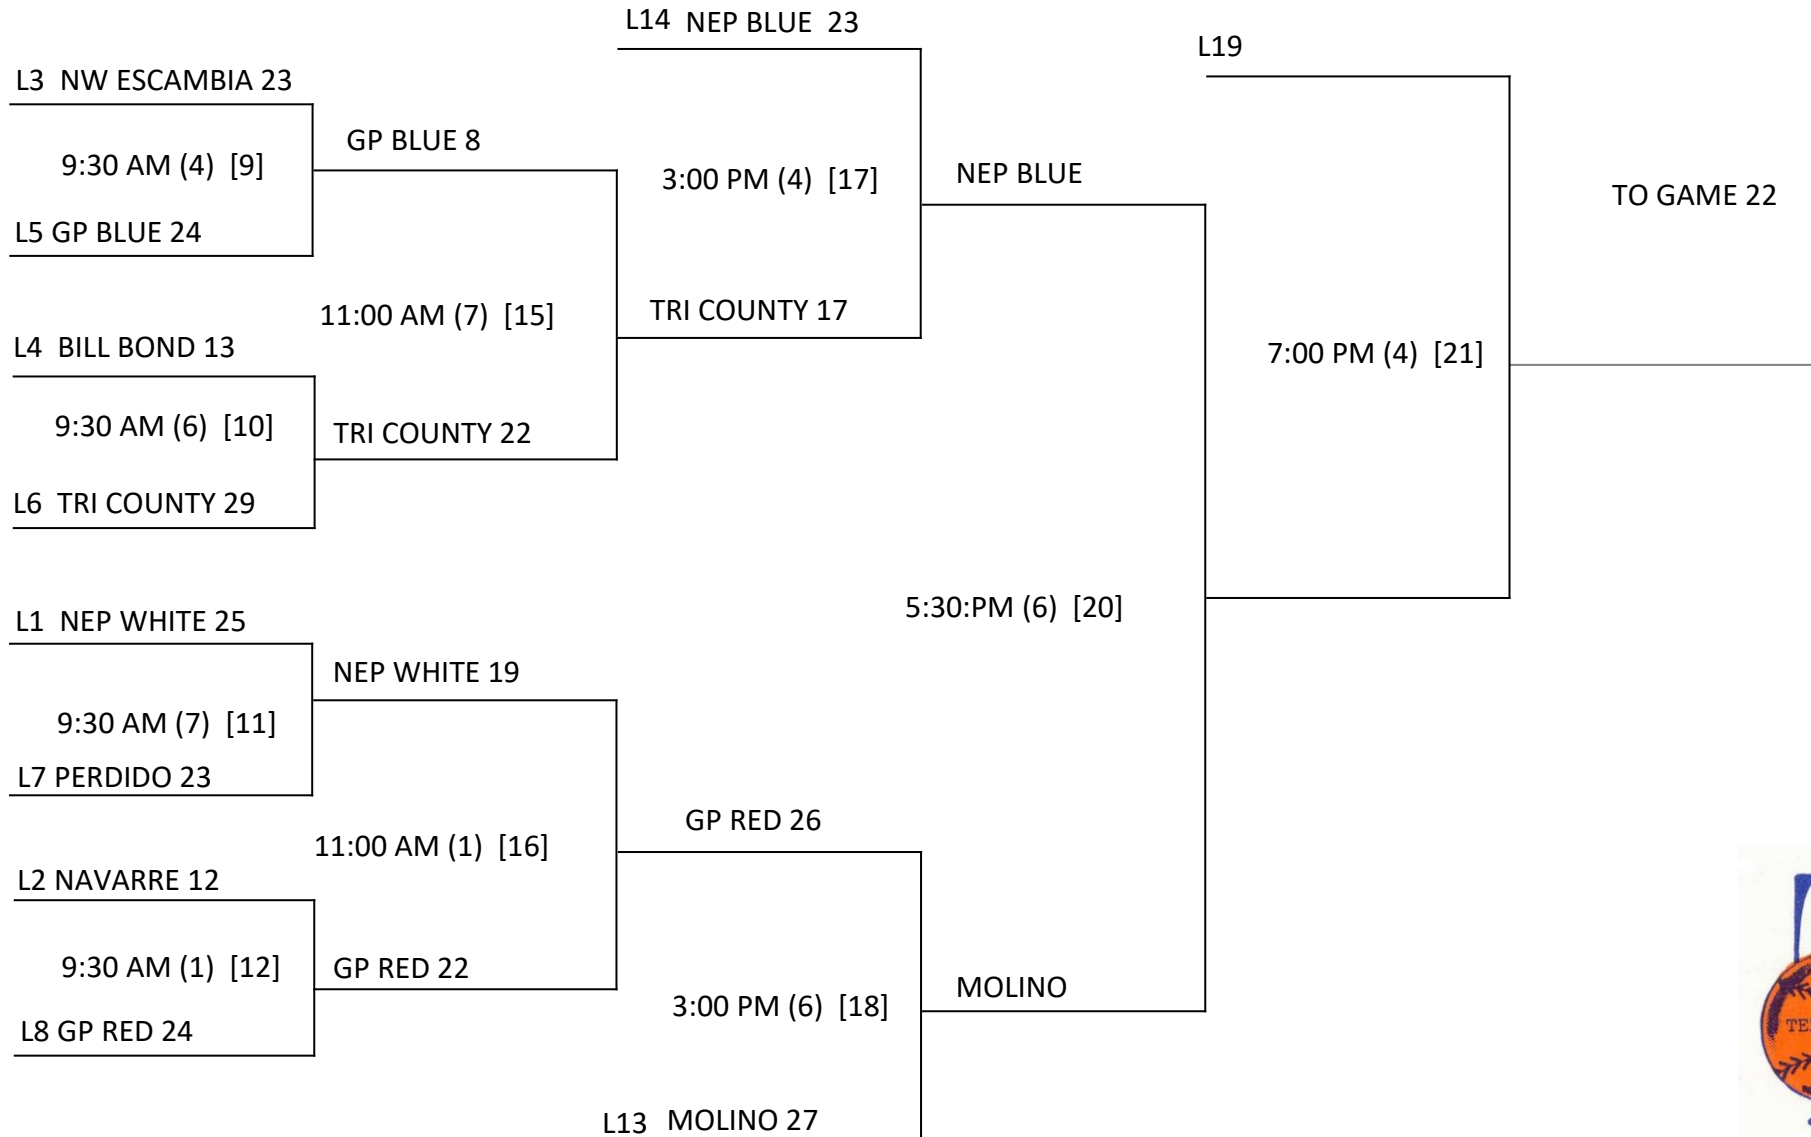

**THURSDAY**

**SATURDAY**

**MONDAY**

**TUESDAY**

**TEE-BALL WORLD SERIES**  
**JUNE 9-14, 2022**  
**DOUBLE-ELIMINATION**  
**TOURNAMENT**

( ) Indicates field #  
 [ ] Indicates game #

If W19 loses Game 22, a second game will be played at 7:30 PM

SATURDAY

MONDAY

TUESDAY

SATURDAY

MONDAY

**CONSOLATION BRACKET**