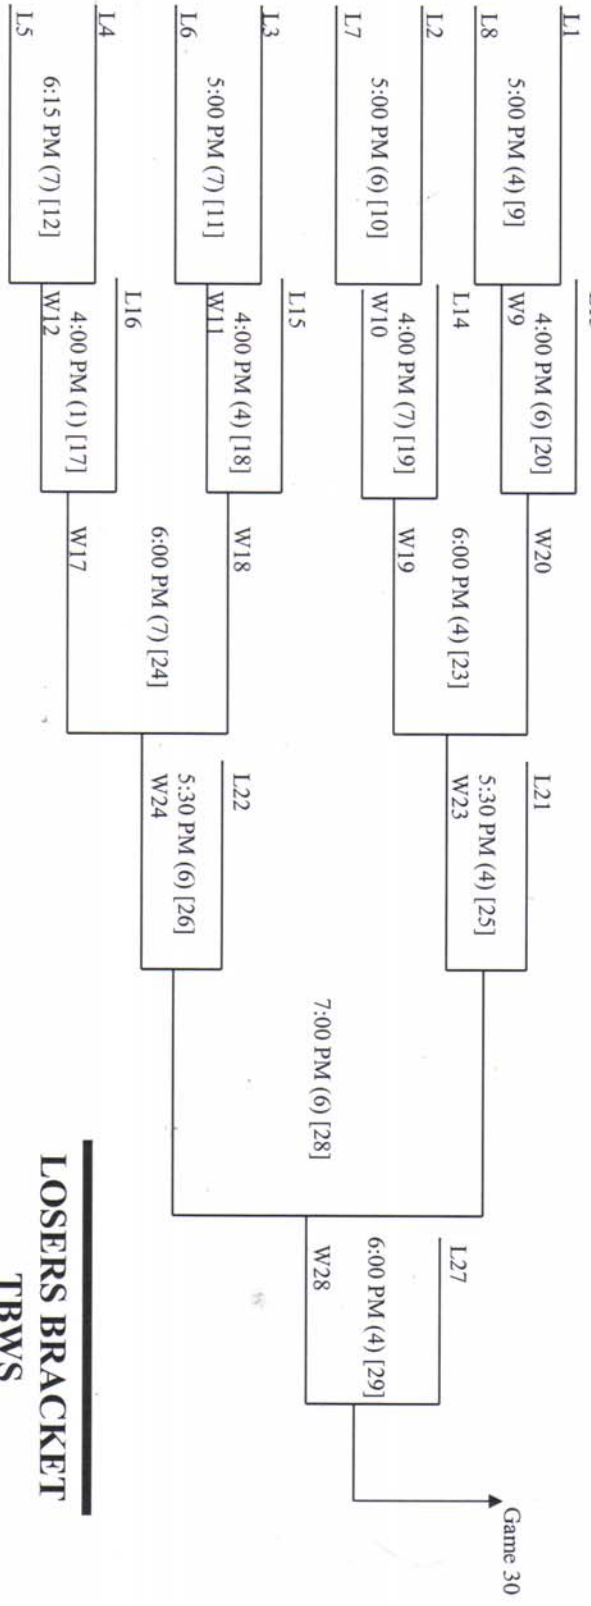

FRIDAY

SATURDAY

MONDAY

TUESDAY

LOSERS BRACKET
TBWS
June 11 - 18

() Indicates Field Number
 [] Indicates Game Number
 All times are PM