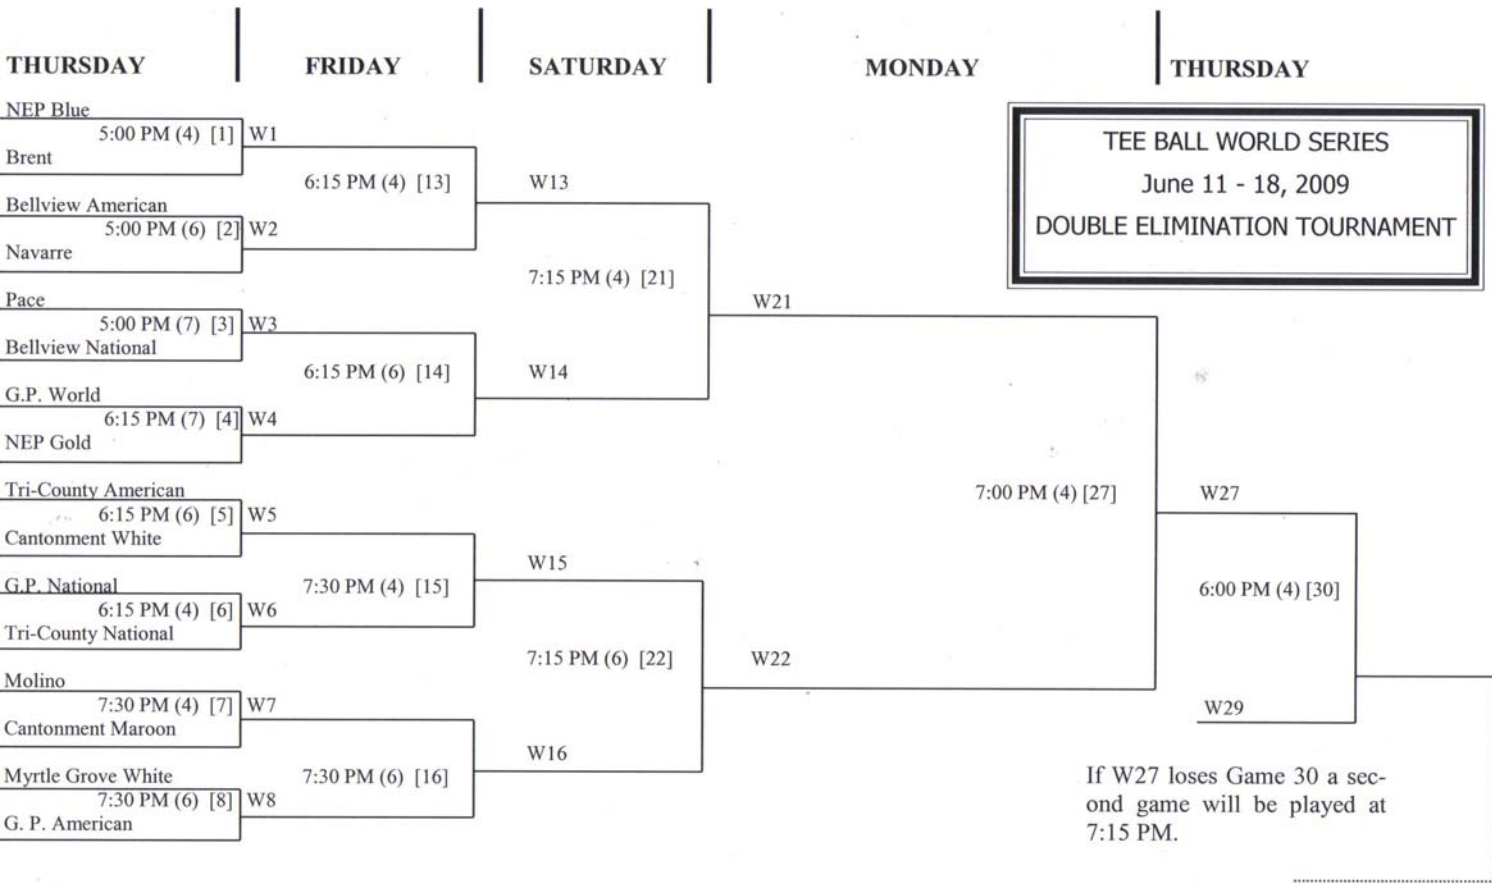

WINNERS BRACKET

() Indicates Field Number
[] Indicates Game Number
All times are PM